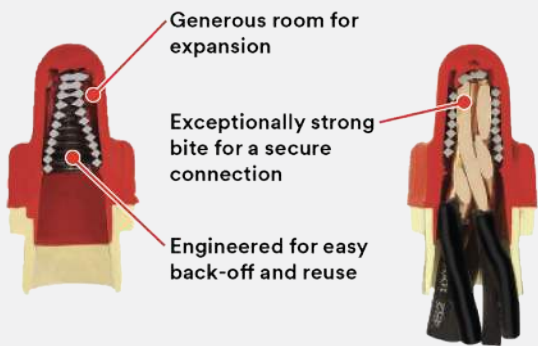

3M Direct Bury Splices: The most reliable option on the market.

3M

When your landscape irrigation and outdoor lighting application projects need the best, don't settle for imitators or generic splices. They may seem more cost effective at the start, but you'll be paying more for the issues they cause down the road. Trust the job to the 3M Direct Bury Splice courtesy of Paige Water Solutions. They're water-resistant, made in the USA and can be installed above or below ground.

Product highlights

- ⚡ 600V rating
- ⚡ UV-resistant
- ⚡ UL-listed for the US and Canada
- ⚡ Meets Directive 2006/95/EC and IEC standards EN61984:2009, EN60998-1:2004 and EN60998-2-4:2005

DBR/Y-6

Red & Yellow Connector
Paige Part No. 270672